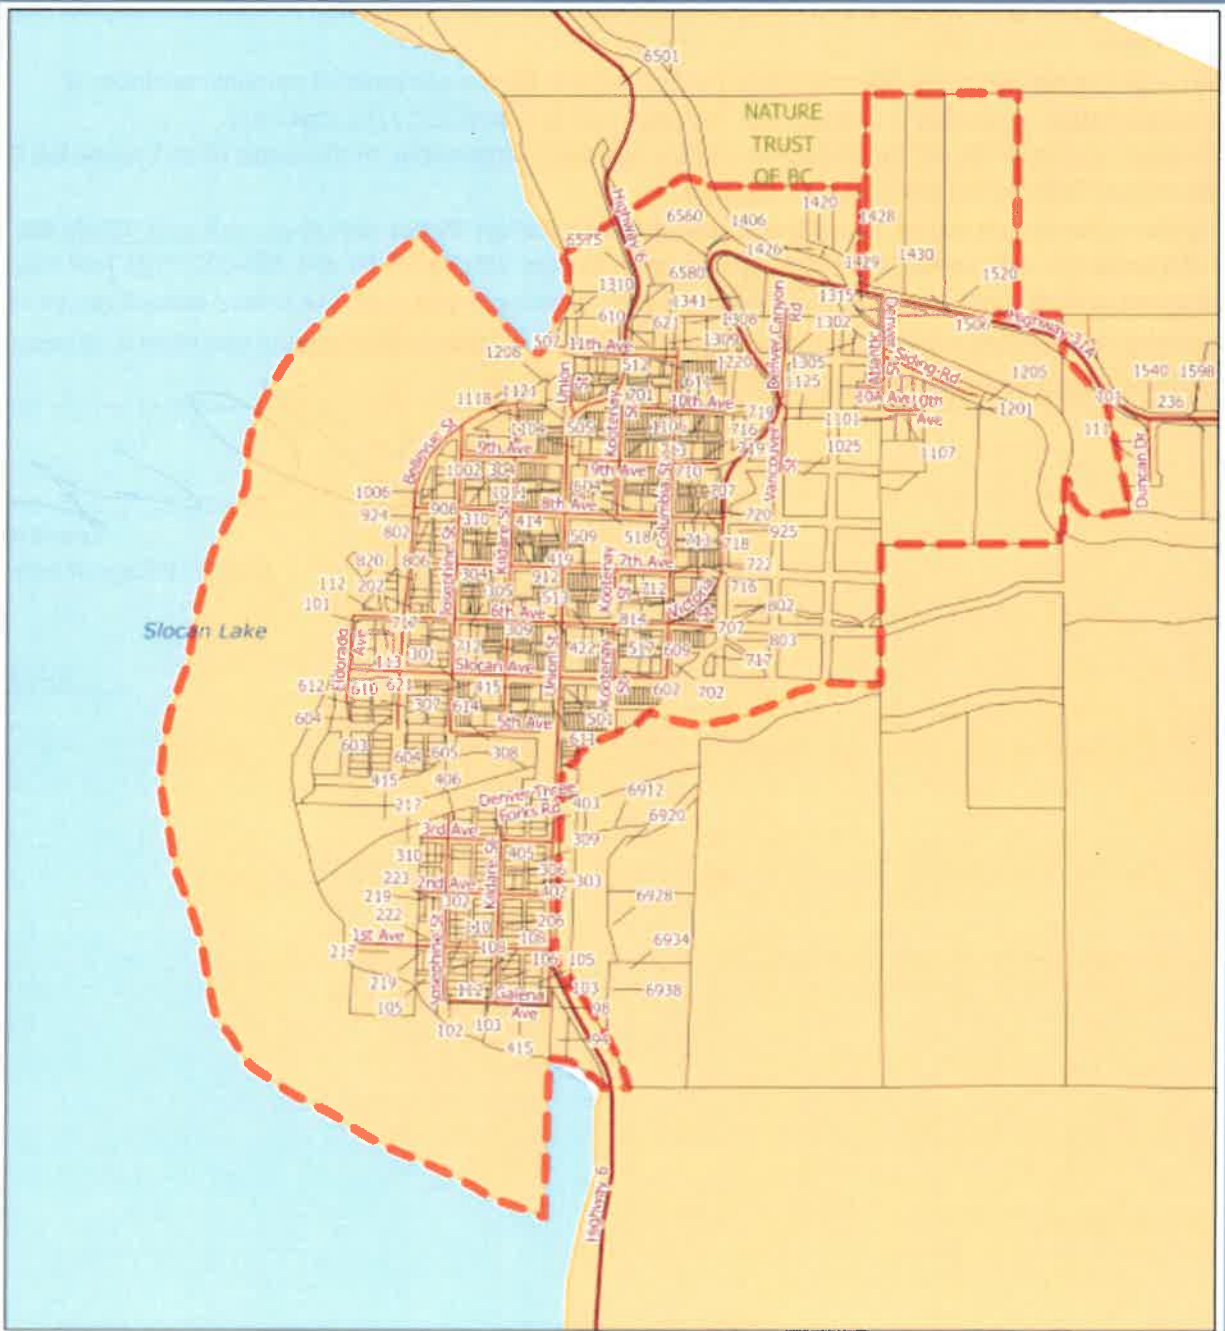

REGIONAL DISTRICT OF
CENTRAL KOOTENAY
EMERGENCY
OPERATIONS CENTRE

EOC Phone: 250-352-7701 or 1-866-522-7701
Current Emergency Information
rdck.ca/EOCinfo
Register to receive emergency notifications:
rdck.ca/notifications
To report a flood, landslide, spill or other hazards:
1-800-663-3456

Wilson Creek Wildfire Evacuation Alert

- Evacuation Alert
- Highway
- Road
- Civic Address
- Legal Parcels
- Parks and Rec.
- Muncie Boundary

Date: 7/25/2024

Map Scale: 1:12,282

The mapping information shown are approximate representations and should only be used for reference purposes. The Regional District of Central Kootenay is not responsible for any errors or omissions on this map.